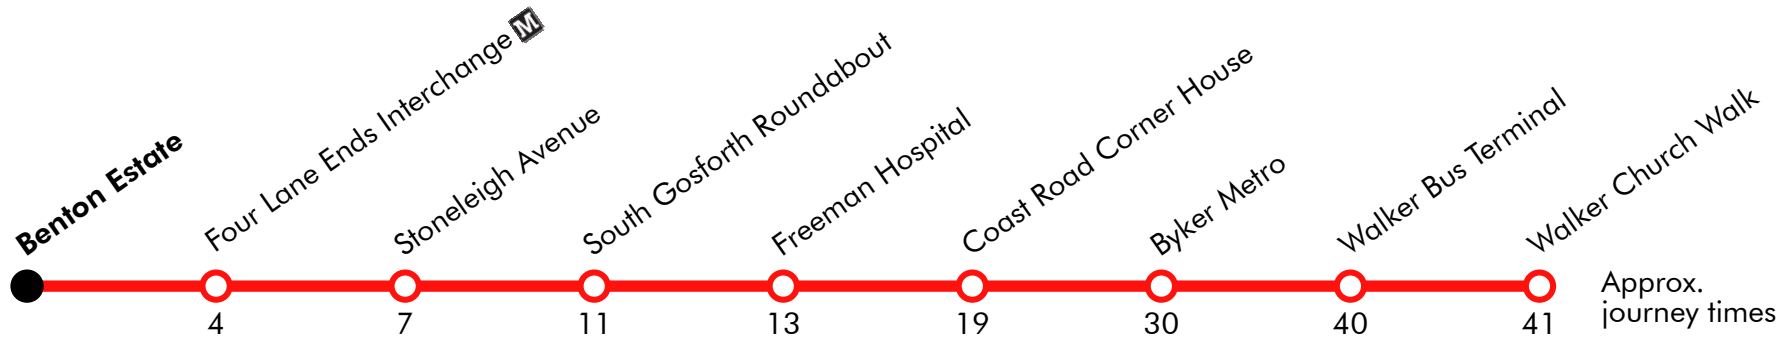

18

Quorum Park/Benton Estate - Four Lane Ends - BT Call Centre - Byker - Walker North Star

Effective from: 26/04/2026

Monday to Friday

Notes:

			Sch	nSch														
Benton Estate	....	....	....	....	....	....	0928	....	1028	....	1128	....	1228	....	1328	....	1438	
Quorum Park Convergys	....	0655	....	....	0753	0840	|	....	|	....	|	....	|	....	|	....	|	
Four Lane Ends Interchange	0625	0702	0722	0732	0802	0847	0932	1002	1032	1102	1132	1202	1232	1302	1332	1407	1442	
Stoneleigh Avenue	0628	0705	0725	0735	0805	0850	0935	1005	1035	1105	1135	1205	1235	1305	1335	1410	1445	
Longbenton Shops	|	|	|	|	|	|	|	|	|	|	|	|	|	|	|	|	|	
BT Call Centre	0631	0708	0728	0738	0808	0853	|	|	|	|	|	|	|	|	|	|	|	
South Gosforth Roundabout	0633	0711	0733	0741	0813	0857	0938	1008	1038	1108	1138	1208	1238	1308	1338	1417	1452	
Freeman Hospital	0635	0714	0737	0744	0817	0901	0941	1011	1041	1111	1141	1211	1241	1311	1341	1422	1457	
Coast Road Corner House	0639	0719	0742	0749	0822	0907	0947	1017	1047	1117	1147	1217	1247	1317	1347	1427	1502	
Byker Metro	0648	0728	0757	0758	0837	0922	0957	1027	1057	1127	1157	1227	1257	1327	1357	1437	1517	
St Peters Basin	0652	|	0802	0803	|	0927	|	1032	|	1132	|	1232	|	1332	|	1442	|	
Walker Bus Terminal	0658	0738	0809	0810	0849	0934	1007	1040	1107	1140	1207	1240	1307	1340	1407	1449	1527	
Walker Church Walk	0659	0739	0810	0811	0850	0935	1008	1041	1108	1141	1208	1241	1308	1341	1408	1450	1528	

nSch Does not operate on School days

Sch Operates on School days only